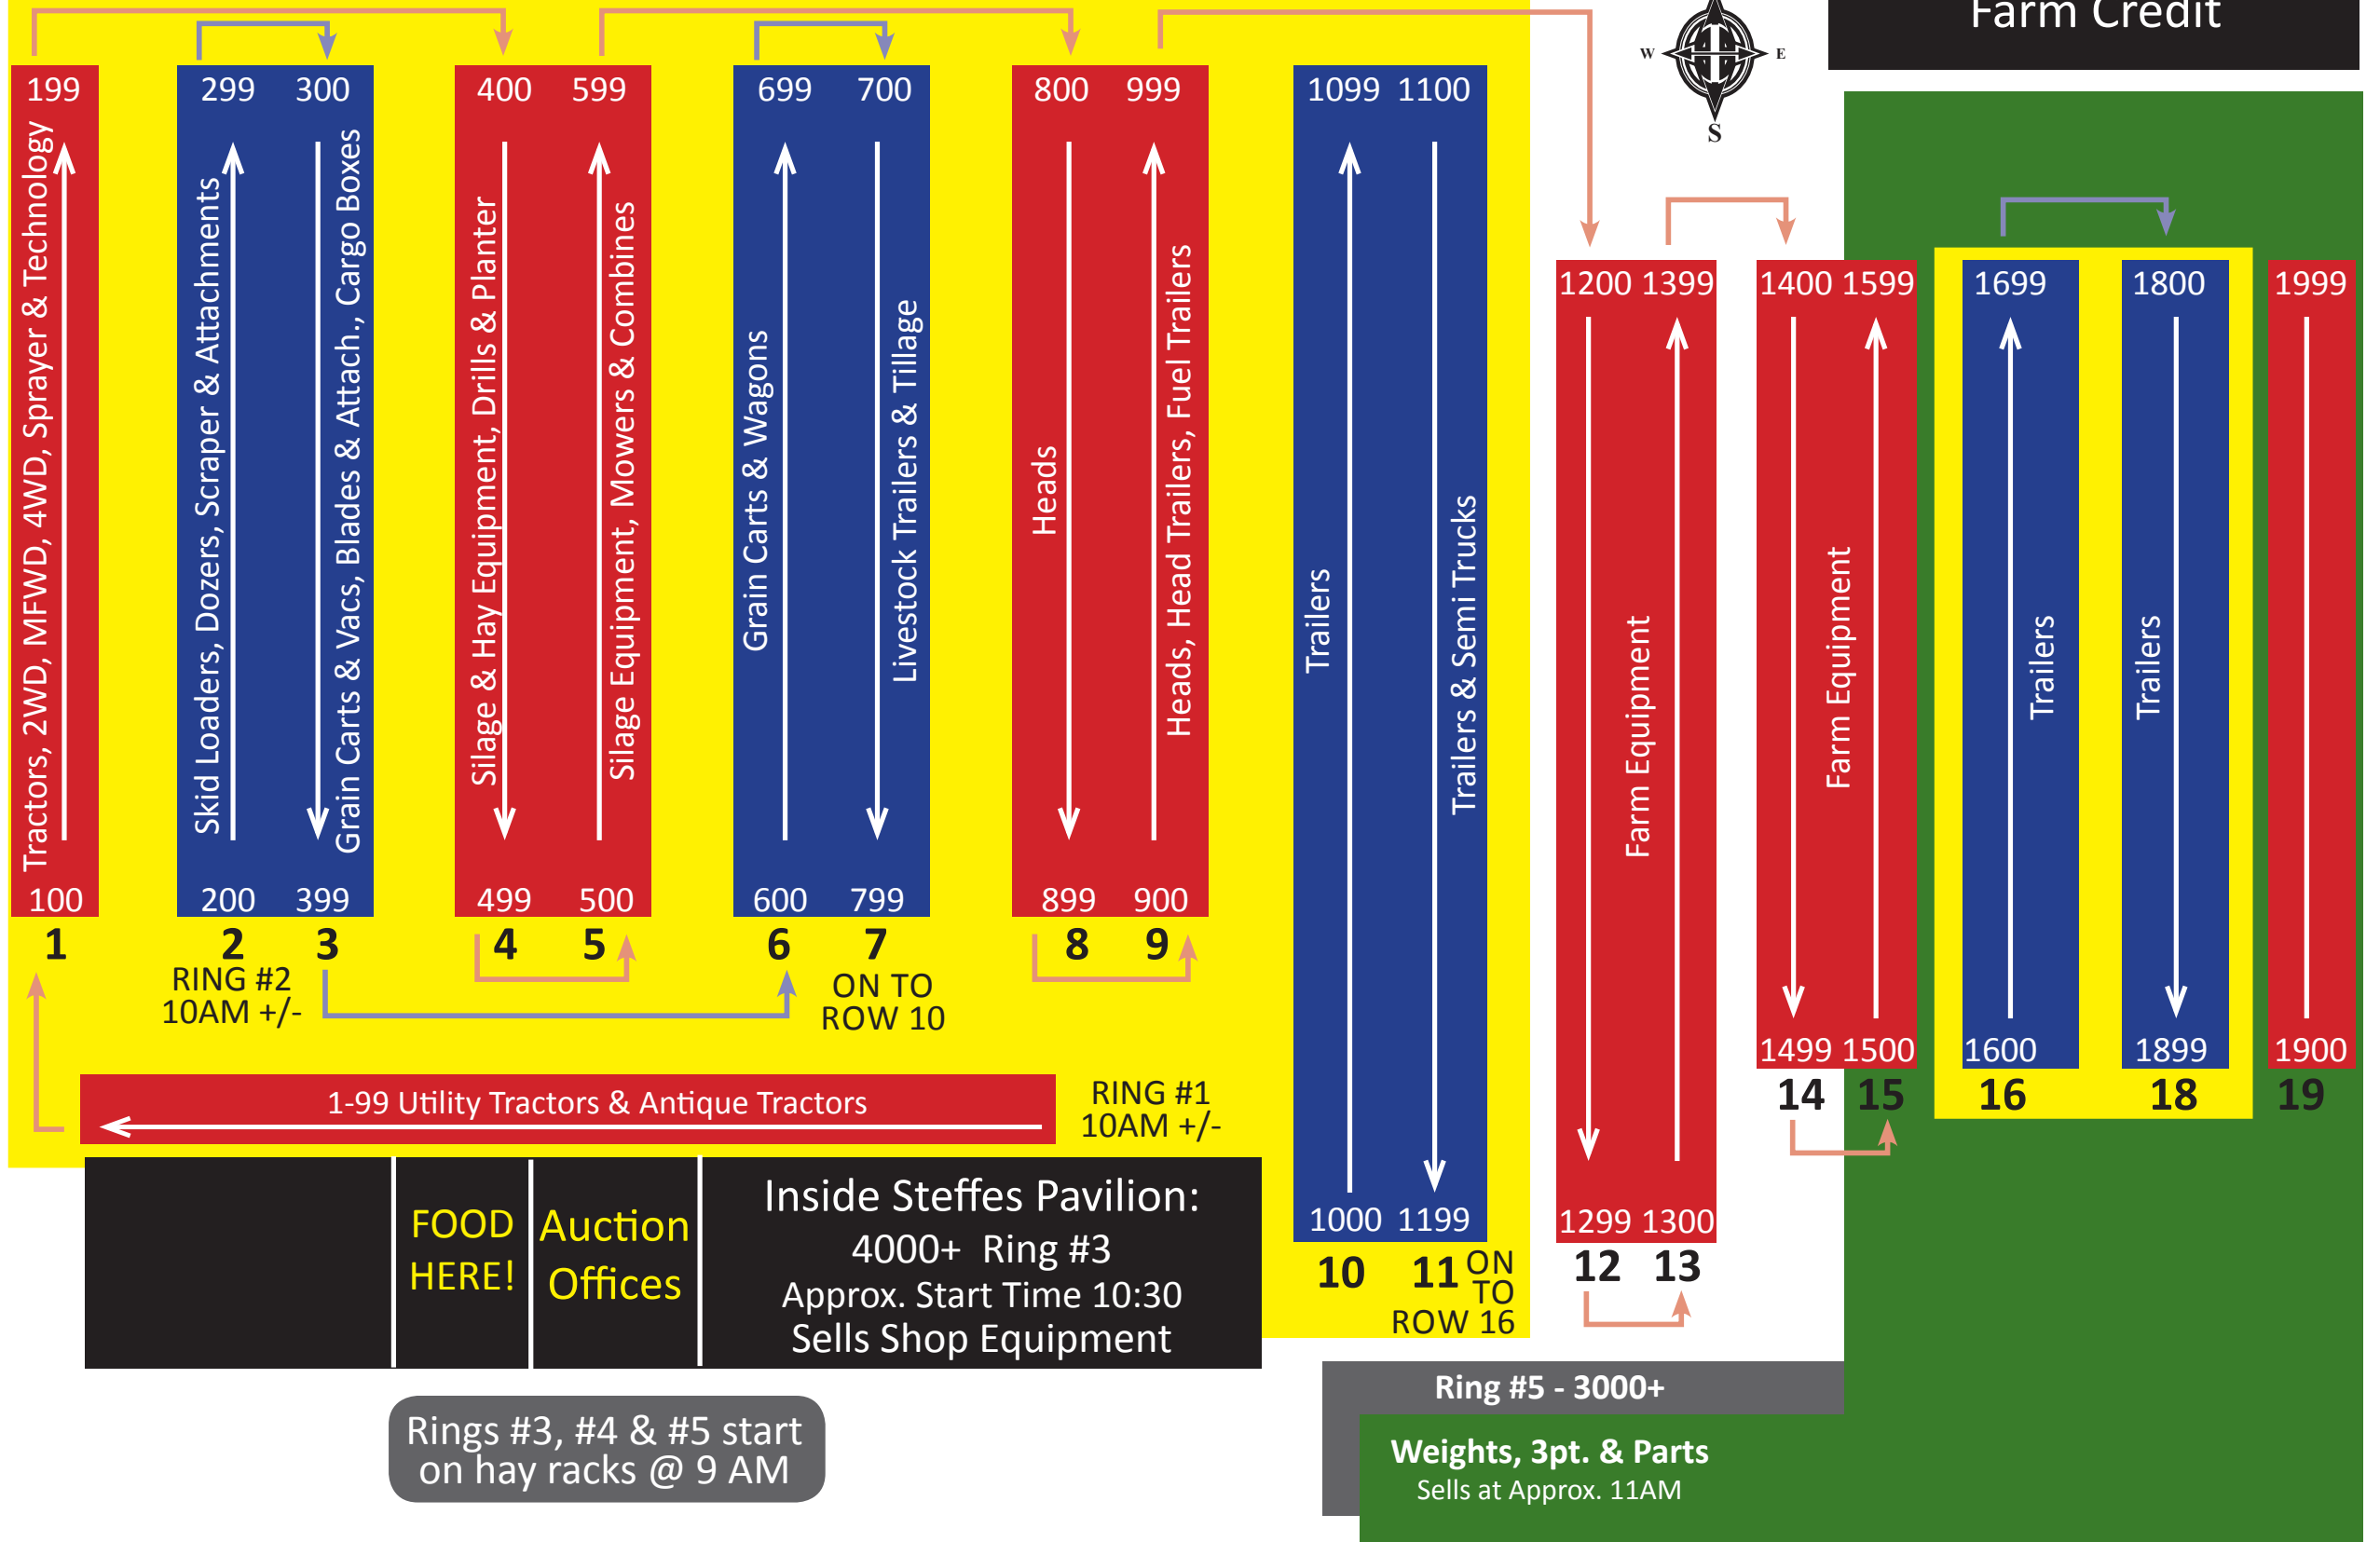

West Lot: 5000+ Ring #5  
 Livestock Equipment, Fencing, Tanks, Tires - Sells at Approx. Noon

Only Rows in Yellow area are on ONLINE

Steffes Offices

RING #2  
 9:10AM +/-  
 Mowers

RING #1  
 9AM +/-  
 Vehicles & ATV's

MP Glass Offices

Only Rows in Yellow area are on ONLINE

RING #1 RING #2 RING #3 RING #4 RING #5